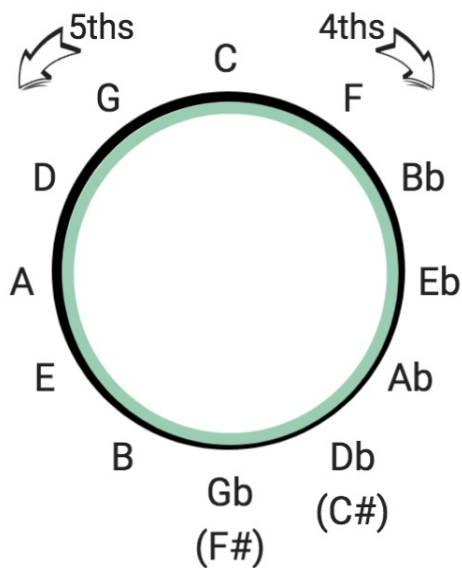

Flute

Major Scales: One Octave

Concert B-flat Major

Concert E-flat Major

Concert A-flat Major

Concert D-flat Major*

*The enharmonic version of this scale is C-sharp Major - see next page

Concert G-flat Major*

*The enharmonic version of this scale is F-sharp Major - see next page

Concert B Major

Concert E Major

Concert A Major

Major Scales: One Octave

Flute, p. 2

Concert D Major

Concert G Major

Concert C Major

Concert F Major

Enharmonic Scales

Concert C-sharp Major *Enharmonic with D-flat*

Concert F-sharp Major *Enharmonic with G-flat*

Circle of Keys

Created by Dr. Selfridge, 2018

This work is licensed under a Creative Commons Attribution-NonCommercial-ShareAlike 4.0 International License.